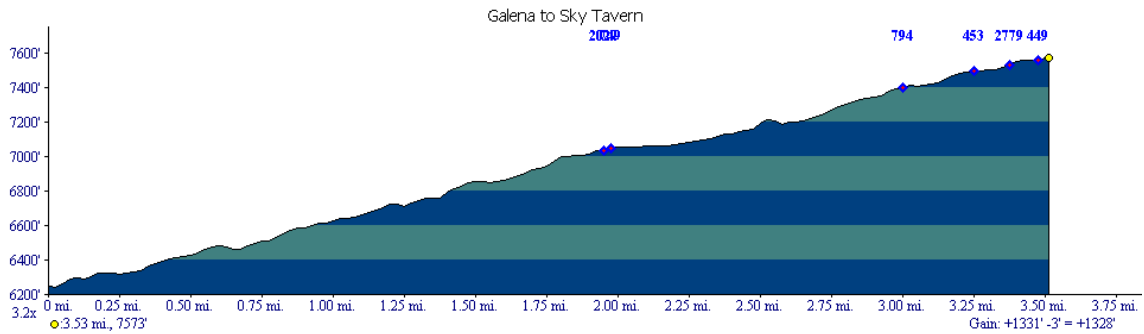

Profile created with TOPO!® ©2006 National Geographic (www.nationalgeographic.com/topo)

TOPO! map printed on 05/26/09 from "Mt Rose Highway old Highway.tpo"

119°52'00" W WGS84 119°51'00" W